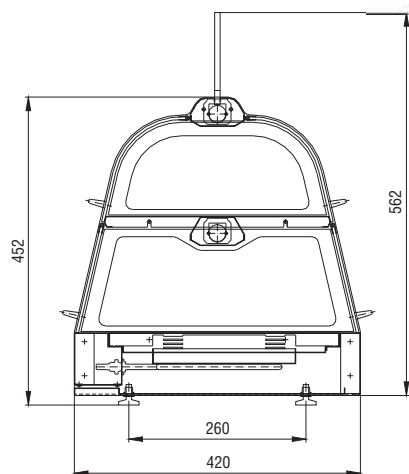

Loire

Je teplá stolní vitrína, která svým moderním designem zaručuje jedinečnou prezentaci vystavených potravin. Splňuje všechna kritéria stále náročnějšího trhu:

- moderní vzhled
- osvětlený reklamní panel
- možnost zvlhčování vnitřního prostoru
- nasvětlení horní i spodní police pro vystavované výrobky
- robustní a pevná konstrukce
- vyjímatelný zásobník na drobky usnadňující čištění vnitřního prostoru
- verze standard nebo self-service
- mechanický termostat
- barvy: nerezová, zlatá a všechny barvy RAL

Loire

Loire, a hot display case with a new modern design provides a unique advertising and display solution.

- a rugged and solid construction
- mechanical thermostat
- illuminated upper and lower shelves
- regulation and set-up of required humidity
- removable crumb tray to easy of cleaning
- temperature range: +30/+90 °C
- one dimension
- standard or self-service versions voltage 230V/50Hz/1Ph
- plexi top promotion panel
- colours: INOX, black, gold and all RALcolours

CZ E Loire

Model Model	Rozměry Dimensions	Police Shelf	Příkon Power input	Osvětlení Lightening	Teplota Temperature	Váha Weight
Loire	606 × 420 × 452	600 × 250	1050 W	2 × 15 W	+30/+90 °C	25 kg

UNIS COOL, s.r.o.

Na Bašticí 201
738 01 Staré Město
Czech republic
tel.: +420/ 558 655 211
fax: +420/ 558 655 104
e-mail: info@uniscool.cz
www.uniscool.cz

Loire

Warm multipurpose top showcase

THE PROJECT IS COFINANCED BY THE EUROPEAN REGIONAL DEVELOPMENT FUND AND THE MINISTRY OF INDUSTRY AND TRADE OF THE CZECH REPUBLIC